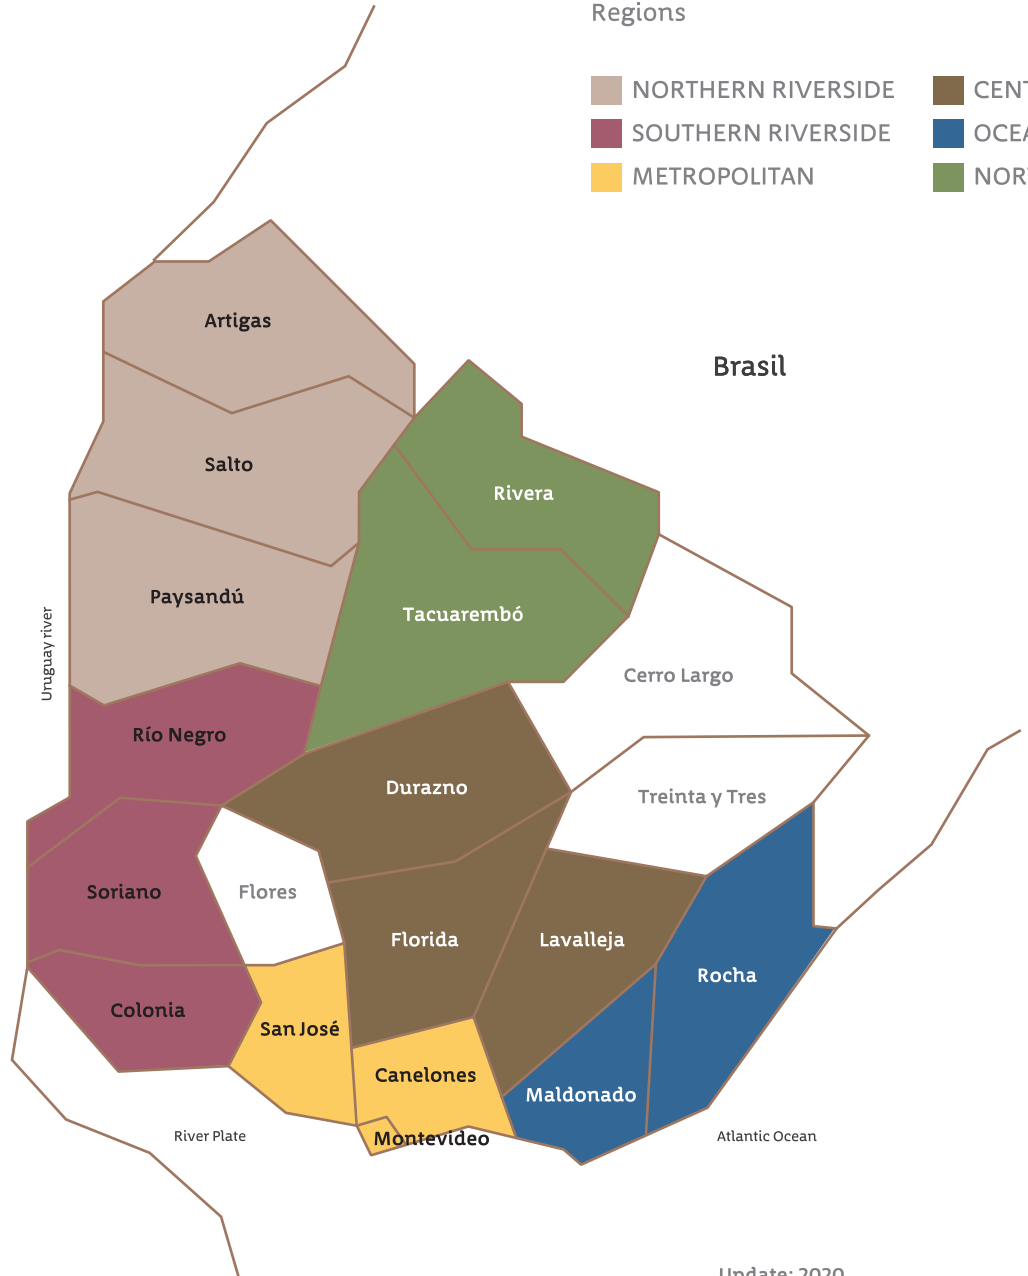

Reference
Regions

- | | |
|--|--|
|  NORTHERN RIVERSIDE |  CENTRAL |
|  SOUTHERN RIVERSIDE |  OCEANIC |
|  METROPOLITAN |  NORTHERN |

Argentina

Brasil

River Plate

Atlantic Ocean

Update: 2020